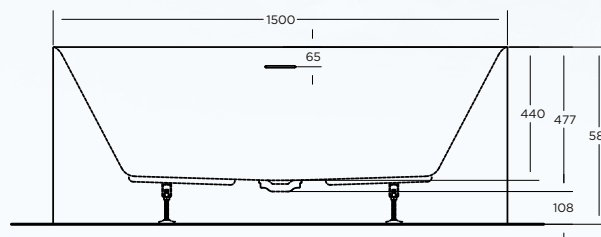

## SPECIFICATIONS

1500 X 730 X 585 H  
BACK TO WALL OPTIONS

ITEM CODE: LUN1573BTW

- Integrated overflow, with slot overflow hole
- Mitsubishi sanitary grade acrylic sheet, crosslinking structure
- Composite reinforcement layer with acrylic bonding resin
- 18mm base board
- Heavy duty galvanized steel frame
- Adjustable feet for levelling

### ALSO AVAILABLE IN:

- 2 size options
- Back to wall options

LUNUS - LUN1775BTW 1700 x 750 x 585 h

**oceano.com.au**

All nominated sizes are approximate and correct at time of publication. Oceano reserves the right to make modifications without prior notice. \*Conditions Apply. Updated July 2023