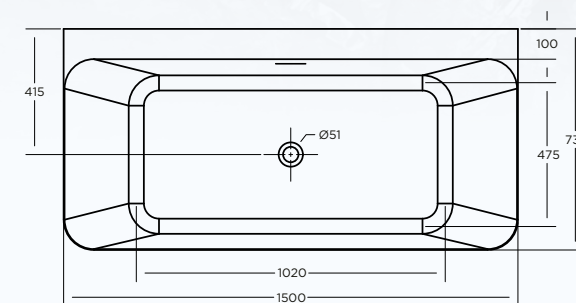

## SPECIFICATIONS

1500 X 730 X 585 H  
BACK TO WALL OPTIONS

ITEM CODE: LUN1573BTW

- Integrated overflow, with slot overflow hole
- Mitsubishi sanitary grade acrylic sheet, crosslinking structure
- Composite reinforcement layer with acrylic bonding resin
- 18mm base board
- Heavy duty galvanized steel frame
- Adjustable feet for levelling

### ALSO AVAILABLE IN:

- 2 size options
- Back to wall options

LUNUS - LUN1775BTW 1700 x 750 x 585 h

**oceano.com.au**

All nominated sizes are approximate and correct at time of publication. Oceano reserves the right to make modifications without prior notice. \*Conditions Apply. Updated July 2023