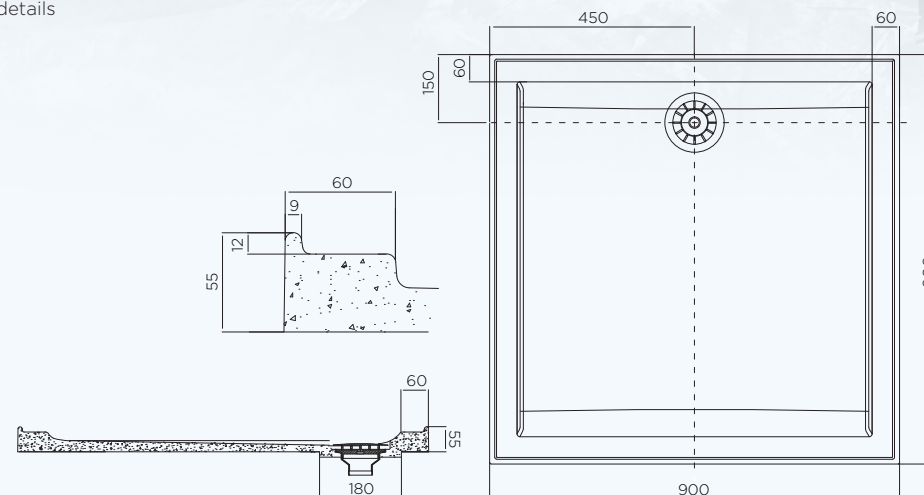

VUE SHOWER

SPECIFICATIONS

VUE 900 x 900 REAR OUTLET

ITEM CODE: EB90

- Sanitary grade gelcoat surface
- Stonelite* solid cast construction
- 4 tile flanges to help prevent leakage
- White Dome cover included
- Black or Chrome Dome cover option
- Cement based tile adhesive or mortar bed installation
- Profile 55mm
- Weight: 35kg
- Bases can be rotated to allow for alternative waste positions

White Dome Waste Cover details

**10 Year
Replacement
Warranty***

ALSO AVAILABLE IN:

- 1,200 x 900 Rear Outlet

oceano.com.au

All nominated sizes are approximate and correct at time of publication. Oceano reserves the right to make modifications without prior notice. *Conditions Apply. Updated February 2024