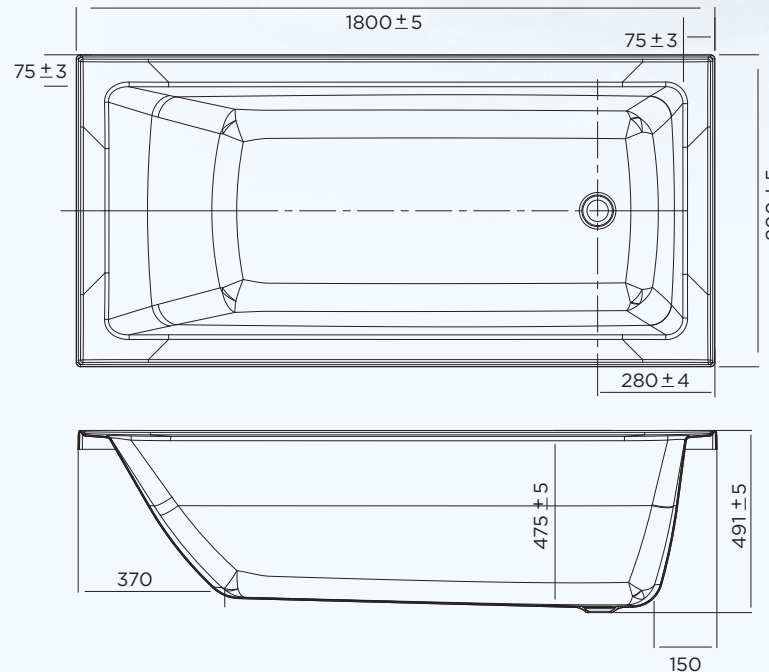

LOUVE INSET BATH

SPECIFICATIONS

5 Year Replacement
Warranty*

1 Year Labour
Warranty*

1800 x 800 LOUVE INSET BATH

ITEM CODE: RD1800

- 4 sided tile flange
- Premium sanitary grade acrylic
- Reinforced bath base
- Self-supporting moulded feet
- Bath capacity - 280lt
(100mm below bath rim)
- Weight - 30kg

AVAILABLE SIZES:

- 1525 x 745 Inset Bath
- 1675 x 745 Inset Bath
- 1800 x 800 Inset Bath

Technical Drawings

oceano.com.au

All nominated sizes are approximate and correct at time of publication. Oceano reserves the right to make modifications without prior notice. *Conditions Apply. Updated August 2023