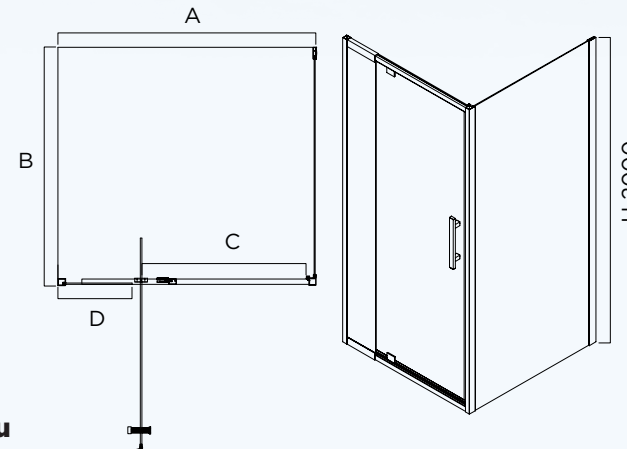

## LOUVE PIVOT SHOWER SCREEN

- Magnetic door seals
- Semi-frameless design
- 6mm glass
- Adjustable for out-of-square walls
- Reversible for right or left hand application
- Matte Black or Chrome finish
- Suitable for both Stonelite™ showerbase or tiled floor installation
- 2 metre high shower screens
- Front only option available
- Mix and match sections to suit your requirements
- Australian Standards AS/NZ2208, AS1288

Size	Front	Return	Opening	Panel	Height
	A	B	C	D	H
820 x 820	750 - 810	770 - 800	500	171	2000
900 x 900	835 - 890	850 - 885	530	224	2000
1000 x 1000	935 - 990	950 - 985	530	324	2000
1200 x 900	1145 - 1195	850 - 885	530	534	2000
900 x 1200	835 - 890	1150 - 1185	530	224	2000
1500 x 900	1445 - 1495	850 - 885	530	804	2000

Pivot Front

Pivot Return

Pivot Shower Screen Chrome

Matt Black

[oceano.com.au](http://oceano.com.au)

All nominated sizes are approximate and correct at time of publication. Oceano reserves the right to make modifications without prior notice. \*Conditions Apply. Updated March 2024