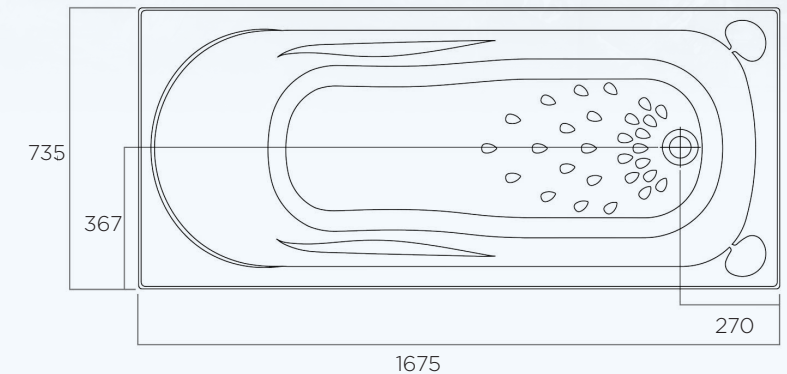

## CIVIC 1675 x 735 x 420 INSET BATH OPTIONS

ITEM CODE: CB1675

- 4 sided tile flange
- Premium sanitary grade acrylic
- Reinforced bath base
- Self-supporting moulded feet
- Bath capacity - 190lt  
(100mm below bath rim)
- Weight - 23kg

### ALSO AVAILABLE IN:

- 1,500 x 720 x 420
- 1,800 x 820 x 490

[oceano.com.au](http://oceano.com.au)

All nominated sizes are approximate and correct at time of publication. Oceano reserves the right to make modifications without prior notice. \*Conditions Apply. Updated February 2024