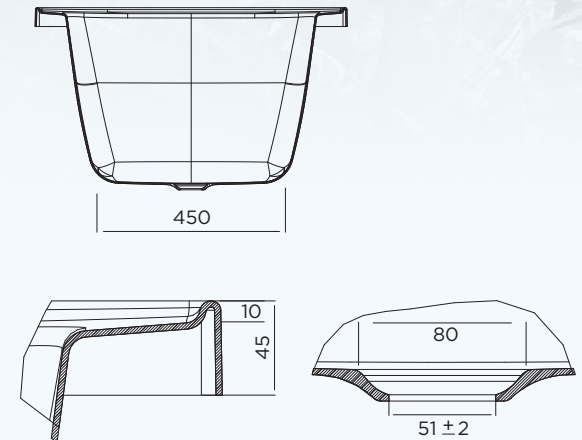

LOUVE INSET BATH

SPECIFICATIONS

5 Year Replacement
Warranty*

1 Year Labour
Warranty*

1525 x 745 LOUVE INSET BATH

ITEM CODE: RD1525

- 4 sided tile flange
- Premium sanitary grade acrylic
- Reinforced bath base
- Self-supporting moulded feet
- Bath capacity - 180lt
(100mm below bath rim)
- Weight - 22kg

AVAILABLE SIZES:

- 1525 x 745 Inset Bath
- 1675 x 745 Inset Bath
- 1800 x 800 Inset Bath

Technical Drawings

oceano.com.au

All nominated sizes are approximate and correct at time of publication. Oceano reserves the right to make modifications without prior notice. *Conditions Apply. Updated August 2023