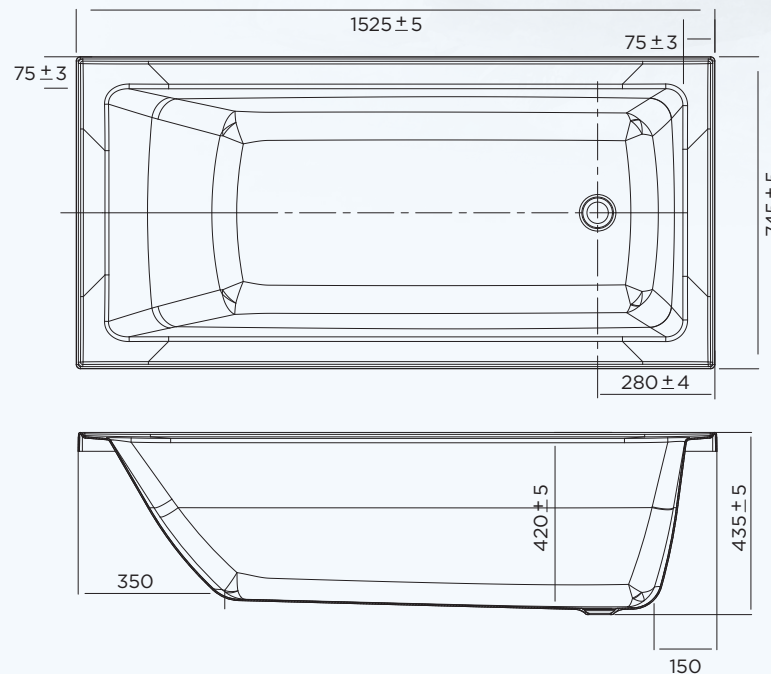

LOUVE INSET BATH

SPECIFICATIONS

5 Year Replacement
Warranty*

1 Year Labour
Warranty*

1525 x 745 LOUVE INSET BATH

ITEM CODE: RD1525

- 4 sided tile flange
- Premium sanitary grade acrylic
- Reinforced bath base
- Self-supporting moulded feet
- Bath capacity - 180lt
(100mm below bath rim)
- Weight - 22kg

AVAILABLE SIZES:

- 1525 x 745 Inset Bath
- 1675 x 745 Inset Bath
- 1800 x 800 Inset Bath

Technical Drawings

oceano.com.au

All nominated sizes are approximate and correct at time of publication. Oceano reserves the right to make modifications without prior notice. *Conditions Apply. Updated August 2023