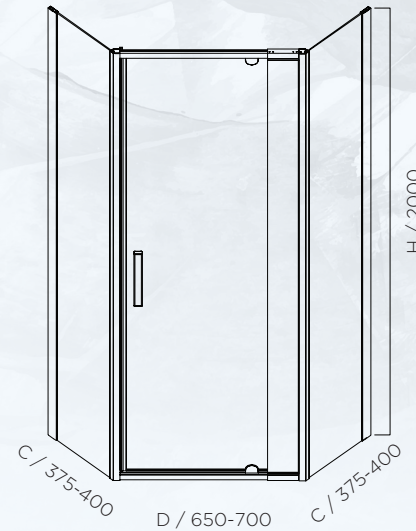

LOUVE NEO ANGLE PIVOT SHOWER SCREEN

SPECIFICATIONS

LOUVE NEO ANGLE PIVOT SHOWER SCREEN 900 x 900

- Magnetic door seals
- Semi-frameless design
- 6mm Glass
- Adjustable for out-of-square walls
- Reversible for right or left hand application
- Chrome finish
- Suitable for both Stonelite™ showerbase or tiled floor installation
- 2 metre high shower screens
- Australian Standards AS/NZ2208, AS1288

Code	Style	Size	Range (mm)
LS90NEOFC	Front	900 x 2000	835 - 895
LS90NEORC	Return		

Size	Width	Depth	Fixed	Front	Opening	Height
	A	B	C	D	E	H
900	835-895	835-895	375-400	650-700	445	2000

ALSO AVAILABLE IN:

- 1000 x 1000

oceano.com.au

All nominated sizes are approximate and correct at time of publication. Oceano reserves the right to make modifications without prior notice. *Conditions Apply. Updated March 2024