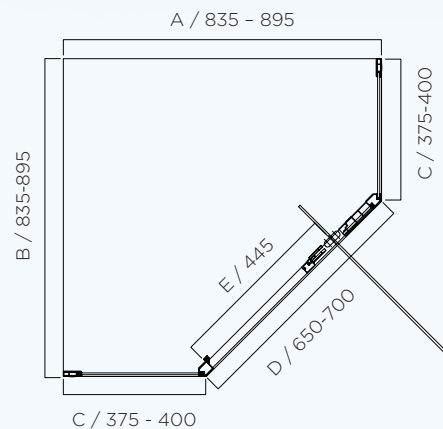

LOUVE NEO ANGLE PIVOT SHOWER SCREEN

SPECIFICATIONS

LOUVE NEO ANGLE PIVOT SHOWER SCREEN 900 x 900

- Magnetic door seals
- Semi-frameless design
- 6mm Glass
- Adjustable for out-of-square walls
- Reversible for right or left hand application
- Chrome finish
- Suitable for both Stonelite™ showerbase or tiled floor installation
- 2 metre high shower screens
- Australian Standards AS/NZ2208, AS1288

Code	Style	Size	Range (mm)
LS90NEOFC	Front	900 x 2000	835 - 895
LS90NEORC	Return		

Size	Width	Depth	Fixed	Front	Opening	Height
	A	B	C	D	E	H
900	835-895	835-895	375-400	650-700	445	2000

ALSO AVAILABLE IN:

- 1000 x 1000

oceano.com.au

All nominated sizes are approximate and correct at time of publication. Oceano reserves the right to make modifications without prior notice. *Conditions Apply. Updated March 2024