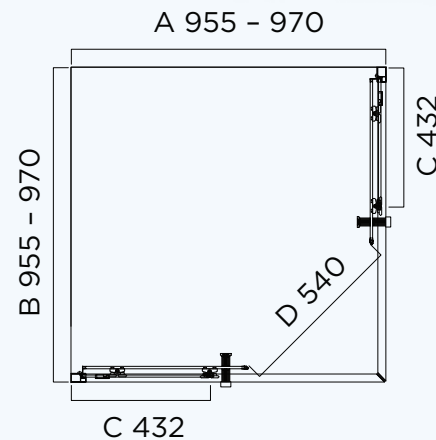

LOUVE SQUARE SLIDER SHOWER SCREEN

SPECIFICATIONS

LOUVE SQUARE SLIDER SHOWER SCREEN 1000 x 1000

- Magnetic door seals
- Adjustable for out-of-square walls
- Sliding doors
- Semi-frameless design
- 6mm Glass
- Matte Black or Chrome finish
- Suitable for both Stonelite™ showerbase or tiled floor installation
- 2 metre high shower screens
- Australian Standards AS/NZ2208, AS1288

Style	Colour	Code	Size	Range (mm)
Door	Matte Black	LS100FSMB	1000 x 2000	955 - 970
Door	Chrome	LS100FSC	1000 x 2000	955 - 970
Panel	Matte Black	LS100RSMB	1000 x 2000	955 - 970
Panel	Chrome	LS100RSC	1000 x 2000	955 - 970

Size	Width	Depth	Fixed	Front	Height
	A	B	C	D	H
1000	955 - 970	955 - 970	432	540	2000

ALSO AVAILABLE IN:

- 900 x 900

oceano.com.au

All nominated sizes are approximate and correct at time of publication. Oceano reserves the right to make modifications without prior notice. *Conditions Apply. Updated March 2024

Matte Black Finish

oceano
BATHROOM