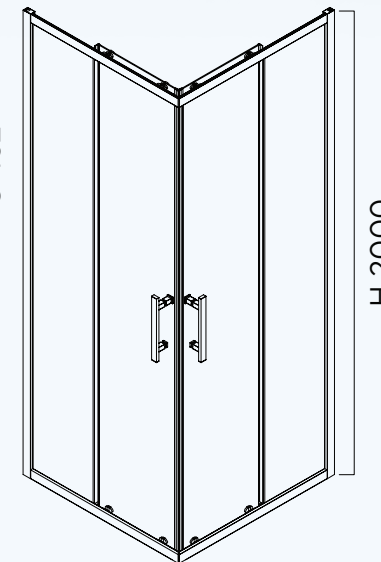

LOUVE SQUARE SLIDER SHOWER SCREEN

SPECIFICATIONS

LOUVE SQUARE SLIDER SHOWER SCREEN 1000 x 1000

- Magnetic door seals
- Adjustable for out-of-square walls
- Sliding doors
- Semi-frameless design
- 6mm Glass
- Matte Black or Chrome finish
- Suitable for both Stonelite™ showerbase or tiled floor installation
- 2 metre high shower screens
- Australian Standards AS/NZ2208, AS1288

Style	Colour	Code	Size	Range (mm)
Door	Matte Black	LS100FSMB	1000 x 2000	955 - 970
Door	Chrome	LS100FSC	1000 x 2000	955 - 970
Panel	Matte Black	LS100RSMB	1000 x 2000	955 - 970
Panel	Chrome	LS100RSC	1000 x 2000	955 - 970

Size	Width	Depth	Fixed	Front	Height
	A	B	C	D	H
1000	955 - 970	955 - 970	432	540	2000

ALSO AVAILABLE IN:

- 900 x 900

oceano.com.au

All nominated sizes are approximate and correct at time of publication. Oceano reserves the right to make modifications without prior notice. *Conditions Apply. Updated March 2024

Matte Black Finish

oceano
BATHROOM