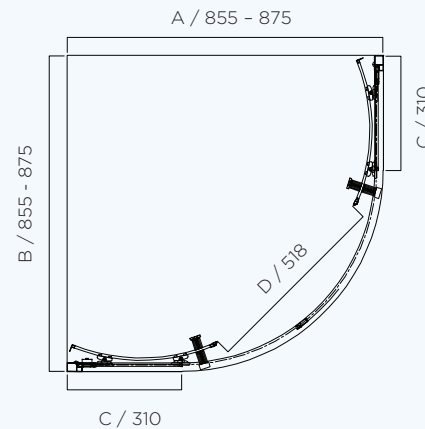

LOUVE CURVED SLIDER SHOWER SCREEN

SPECIFICATIONS

LOUVE CURVED SLIDER SHOWER SCREEN

900 x 900

ITEM CODE: FRONT - LS900CDC

- Magnetic door seals
- Adjustable for out-of-square walls
- Sliding doors
- Semi-frameless design
- 6mm Glass
- Chrome finish
- Suitable for both Stonelite™ showerbase or tiled floor installation
- 2 metre high shower screens
- Australian Standards AS/NZ2208, AS1288

Code	Style	Size	Range (mm)
LS900CDC	Front	900 x 900 x 2000	855 - 875

Size	Width	Depth	Fixed	Front	Height
	A	B	C	D	H
900	855-875	855-875	310	518	2000

ALSO AVAILABLE IN:

- 1000 x 1000

oceano.com.au

All nominated sizes are approximate and correct at time of publication. Oceano reserves the right to make modifications without prior notice. *Conditions Apply. Updated March 2024