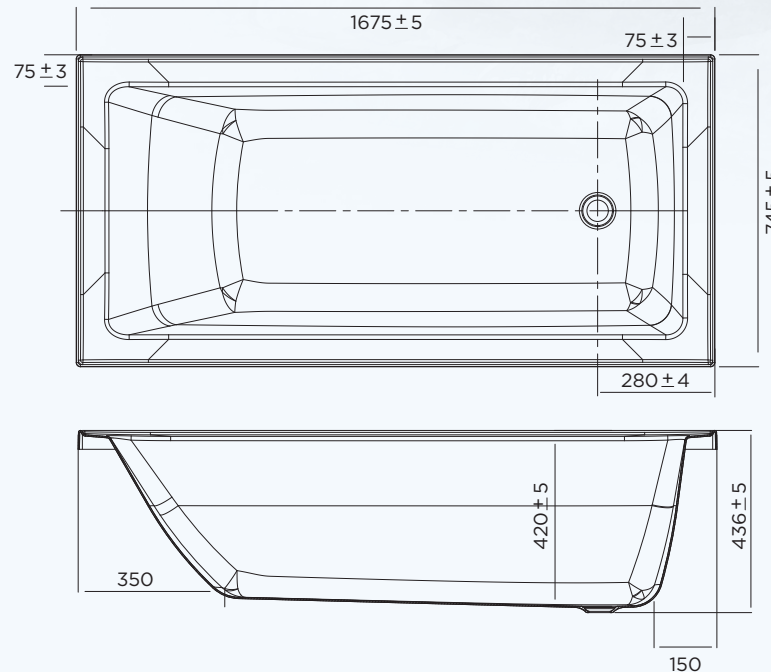

LOUVE INSET BATH

SPECIFICATIONS

5 Year Replacement
Warranty*

1 Year Labour
Warranty*

1675 x 745 LOUVE INSET BATH

ITEM CODE: RD1675

- 4 sided tile flange
- Premium sanitary grade acrylic
- Reinforced bath base
- Self-supporting moulded feet
- Bath capacity - 205lt
(100mm below bath rim)
- Weight - 24kg

AVAILABLE SIZES:

- 1525 x 745 Inset Bath
- 1675 x 745 Inset Bath
- 1800 x 800 Inset Bath

Technical Drawings

oceano.com.au

All nominated sizes are approximate and correct at time of publication. Oceano reserves the right to make modifications without prior notice. *Conditions Apply. Updated August 2023