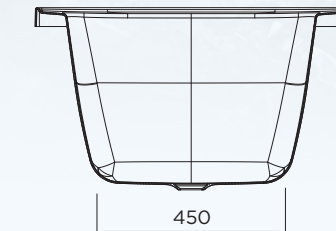

LOUVE INSET BATH

SPECIFICATIONS

5 Year Replacement
Warranty*

1 Year Labour
Warranty*

1675 x 745 LOUVE INSET BATH

ITEM CODE: RD1675

- 4 sided tile flange
- Premium sanitary grade acrylic
- Reinforced bath base
- Self-supporting moulded feet
- Bath capacity - 205lt
(100mm below bath rim)
- Weight - 24kg

AVAILABLE SIZES:

- 1525 x 745 Inset Bath
- 1675 x 745 Inset Bath
- 1800 x 800 Inset Bath

Technical Drawings

oceano.com.au

All nominated sizes are approximate and correct at time of publication. Oceano reserves the right to make modifications without prior notice. *Conditions Apply. Updated August 2023