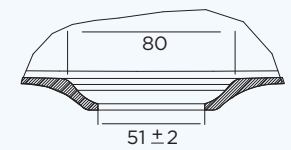

LOUVE INSET BATH

SPECIFICATIONS

5 Year Replacement
Warranty*

1 Year Labour
Warranty*

1675 x 745 LOUVE INSET BATH

ITEM CODE: RD1675

- 4 sided tile flange
- Premium sanitary grade acrylic
- Reinforced bath base
- Self-supporting moulded feet
- Bath capacity - 205lt
(100mm below bath rim)
- Weight - 24kg

AVAILABLE SIZES:

- 1525 x 745 Inset Bath
- 1675 x 745 Inset Bath
- 1800 x 800 Inset Bath

Technical Drawings

oceano.com.au

All nominated sizes are approximate and correct at time of publication. Oceano reserves the right to make modifications without prior notice. *Conditions Apply. Updated August 2023