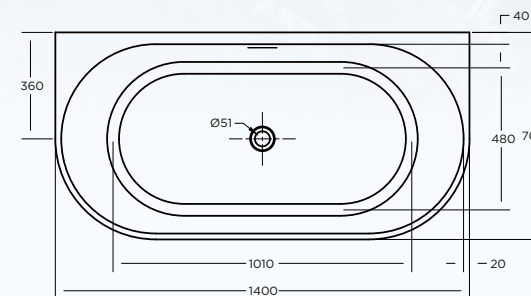

ECO BATH TUB

SPECIFICATIONS

1400 X 700 X 570 H BACK TO WALL OPTIONS

ITEM CODE: ECF1470BTW

- Integrated overflow, with slot overflow hole
- Mitsubishi sanitary grade acrylic sheet, crosslinking structure
- Composite reinforcement layer with acrylic bonding resin
- 18mm base board
- Heavy duty galvanized steel frame
- Adjustable feet for levelling
- Back to wall and left hand right hand options to suit corner installations

**10 Year
Replacement
Warranty***

ALSO AVAILABLE IN:

- Back to wall, LH & RH layouts
- 9 size & layout options
- Back to wall options
 - ECO - ECF1573BTW 1500 x 730 x 570 h
 - ECO - ECF1775BTW 1700 x 750 x 570 h
- Left hand options
 - ECO - ECL1470LH 1400 x 700 x 570 h
 - ECO - ECL1573LH 1500 x 730 x 570 h
 - ECO - ECL1775LH 1700 x 750 x 570 h
- Right hand options
 - ECO - ECR1470RH 1400 x 700 x 570 h
 - ECO - ECR1573RH 1500 x 730 x 570 h
 - ECO - ECR1775RH 1700 x 750 x 570 h