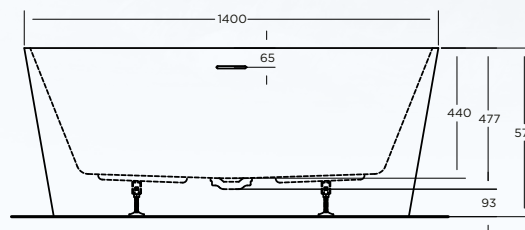

ECO BATH TUB

SPECIFICATIONS

1400 X 700 X 570 H BACK TO WALL OPTIONS

ITEM CODE: ECF1470BTW

- Integrated overflow, with slot overflow hole
- Mitsubishi sanitary grade acrylic sheet, crosslinking structure
- Composite reinforcement layer with acrylic bonding resin
- 18mm base board
- Heavy duty galvanized steel frame
- Adjustable feet for levelling
- Back to wall and left hand right hand options to suit corner installations

**10 Year
Replacement
Warranty***

ALSO AVAILABLE IN:

- Back to wall, LH & RH layouts
- 9 size & layout options
- Back to wall options
 - ECO - ECF1573BTW 1500 x 730 x 570 h
 - ECO - ECF1775BTW 1700 x 750 x 570 h
- Left hand options
 - ECO - ECL1470LH 1400 x 700 x 570 h
 - ECO - ECL1573LH 1500 x 730 x 570 h
 - ECO - ECL1775LH 1700 x 750 x 570 h
- Right hand options
 - ECO - ECR1470RH 1400 x 700 x 570 h
 - ECO - ECR1573RH 1500 x 730 x 570 h
 - ECO - ECR1775RH 1700 x 750 x 570 h