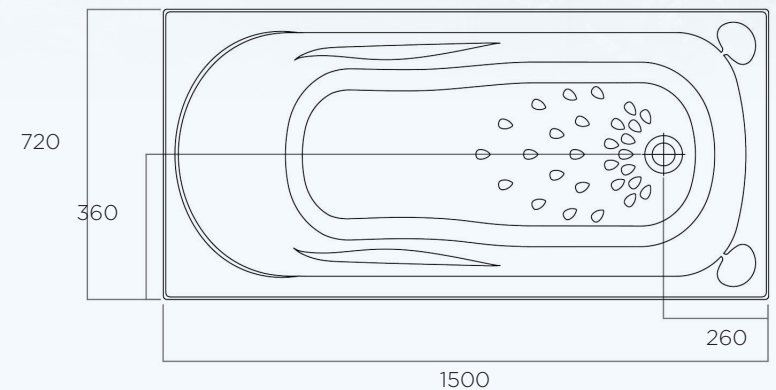

# CIVIC BATH TUB SPECIFICATIONS

## CIVIC 1500 x 720 x 420 INSET BATH OPTIONS

ITEM CODE: CB1500

- 4 sided tile flange
- Premium sanitary grade acrylic
- Reinforced bath base
- Self-supporting moulded feet
- Bath capacity - 165lt  
(100mm below bath rim)
- Weight - 21kg

### ALSO AVAILABLE IN:

- 1,675 x 735 x 420
- 1,800 x 820 x 490

[oceano.com.au](https://oceano.com.au)

All nominated sizes are approximate and correct at time of publication. Oceano reserves the right to make modifications without prior notice. \*Conditions Apply. Updated February 2024