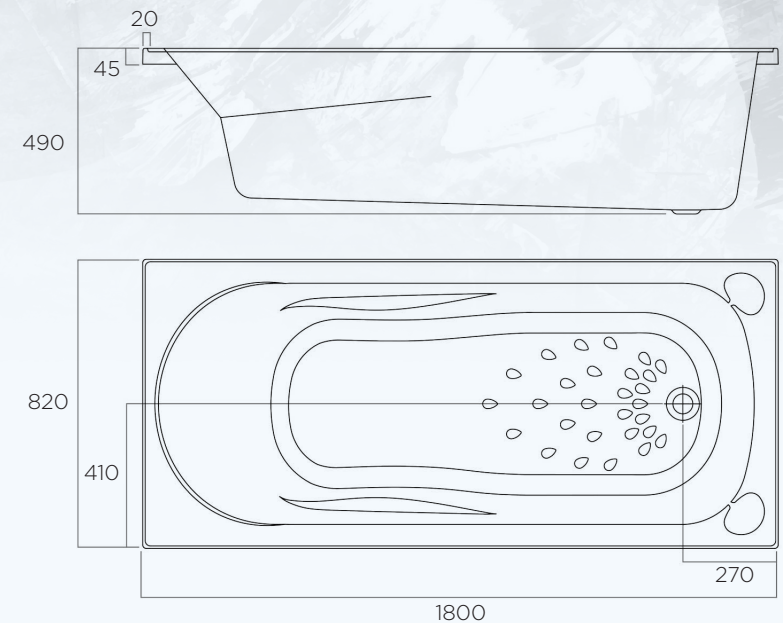

CIVIC BATH TUB SPECIFICATIONS

CIVIC 1800 x 820 x 490 INSET BATH OPTIONS

ITEM CODE: CB1800

- 4 sided tile flange
- Premium sanitary grade acrylic
- Reinforced bath base
- Self-supporting moulded feet
- Bath capacity - 265lt
(100mm below bath rim)
- Weight - 28kg

**10 Year
Replacement
Warranty***

ALSO AVAILABLE IN:

- 1,500 x 720 x 420
- 1,675 x 735 x 420

oceano.com.au

All nominated sizes are approximate and correct at time of publication. Oceano reserves the right to make modifications without prior notice. *Conditions Apply. Updated February 2024

oceano
BATHROOM