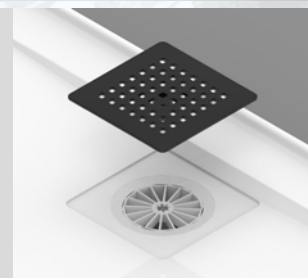

ECO SHOWER BASE

SPECIFICATIONS

7 Year Replacement
Warranty*

1 Year Labour
Warranty*

914 X 914 NEO CENTRE REAR OUTLET SHOWER BASE

ITEM CODE: EC914NR

- Sanitary grade gelcoat surface
- Stonelite* solid cast construction
- 4 tile flanges to help prevent leakage
- Square Chrome Grate included
- Matte Black and White grate option available
- Cement based tile adhesive or mortar bed installation
- Profile 50mm
- Weight: 32kg
- Bases can be rotated to allow for alternative waste positions

Two part Grate System

Square grate
EBG-MB (Black)
EBG-WH (White)
EBG-CH (Chrome)

Round grate
SWG-WH (White)

Base Lip

Drain Grate

oceano
BATHROOM