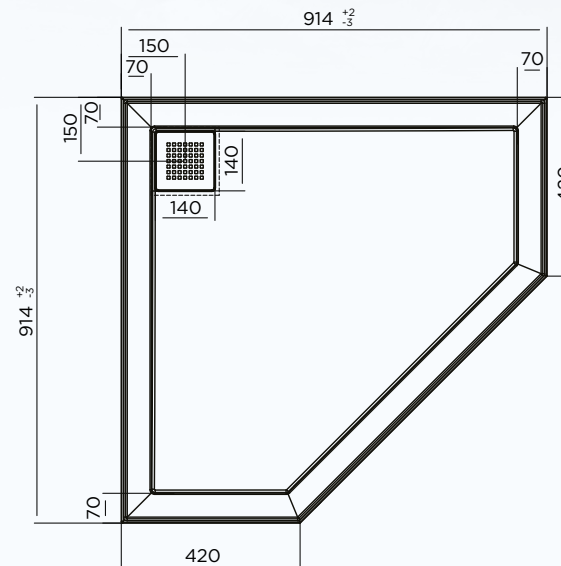

Two part Grate System

Square grate
EBG-MB (Black)
EBG-WH (White)
EBG-CH (Chrome)

Round grate
SWG-WH (White)