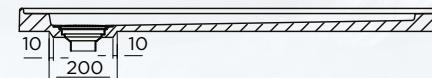

Technical Drawings