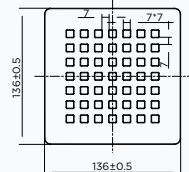

AVAILABLE SIZES:

- | | |
|---------------------------|---|
| ■ 820 x 820 Rear Outlet | ■ 1800 x 900 Rear Outlet |
| ■ 900 x 900 Rear outlet | ■ 820 x 820 Centre Outlet |
| ■ 1000 x 1000 Rear Outlet | ■ 900 x 900 Centre Outlet |
| ■ 820 x 900 Rear Outlet | ■ 1000 x 1000 Centre Outlet |
| ■ 900 x 820 Rear outlet | ■ 1200 x 900 Centre Outlet |
| ■ 900 x 1000 Rear outlet | ■ 1500 x 900 Centre outlet |
| ■ 900 x 1200 Rear Outlet | ■ 914 x 914 Neo Centre Rear Outlet |
| ■ 1000 x 900 Rear Outlet | ■ 1000 x 1000 Neo Centre Rear Outlet |
| ■ 1200 x 900 Rear Outlet | ■ 900 x 900 Curved Corner Rear Outlet |
| ■ 1200 x 1000 Rear Outlet | ■ 1000 x 1000 Curved Corner Rear Outlet |
| ■ 1500 x 900 Rear Outlet | |

Two part Grate System

Square grate
EBG-MB (Black)
EBG-WH (White)
EBG-CH (Chrome)

Round grate
SWG-WH (White)

Base Lip

Drain Grate

oceano
BATHROOM