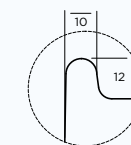

ECO SHOWER BASE

SPECIFICATIONS

7 Year Replacement
Warranty*

1 Year Labour
Warranty*

914 X 914 NEO CENTRE REAR OUTLET SHOWER BASE

ITEM CODE: EC914NR

- Sanitary grade gelcoat surface
- Stonelite* solid cast construction
- 4 tile flanges to help prevent leakage
- Square Chrome Grate included
- Matte Black and White grate option available
- Cement based tile adhesive or mortar bed installation
- Profile 50mm
- Weight: 32kg
- Bases can be rotated to allow for alternative waste positions

AVAILABLE SIZES:

■ 820 x 820 Rear Outlet	■ 1800 x 900 Rear Outlet
■ 900 x 900 Rear outlet	■ 820 x 820 Centre Outlet
■ 1000 x 1000 Rear Outlet	■ 900 x 900 Centre Outlet
■ 820 x 900 Rear Outlet	■ 1000 x 1000 Centre Outlet
■ 900 x 820 Rear outlet	■ 1200 x 900 Centre Outlet
■ 900 x 1000 Rear outlet	■ 1500 x 900 Centre outlet
■ 900 x 1200 Rear Outlet	■ 914 x 914 Neo Centre Rear Outlet
■ 1000 x 900 Rear Outlet	■ 1000 x 1000 Neo Centre Rear Outlet
■ 1200 x 900 Rear Outlet	■ 900 x 900 Curved Corner Rear Outlet
■ 1200 x 1000 Rear Outlet	■ 1000 x 1000 Curved Corner Rear Outlet
■ 1500 x 900 Rear Outlet	

oceano.com.au

All nominated sizes are approximate and correct at time of publication. Oceano reserves the right to make modifications without prior notice. *Conditions Apply. Updated July 2023

Technical Drawings

Two part Grate System

Square grate
EBG-MB (Black)
EBG-WH (White)
EBG-CH (Chrome)

Round grate
SWG-WH (White)

Base Lip

Drain Grate

oceano
BATHROOM