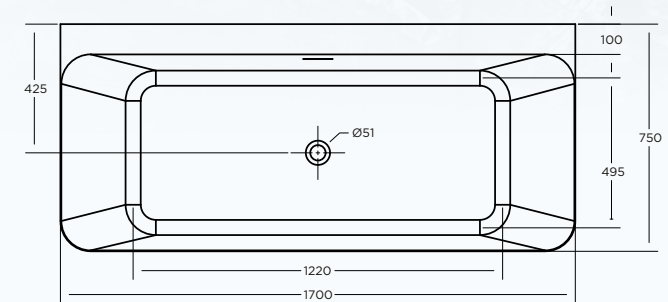

LUNUS BATH TUB

SPECIFICATIONS

1700 X 750 X 585 H
BACK TO WALL OPTIONS

ITEM CODE: LUN1775BTW

- Integrated overflow, with slot overflow hole
- Mitsubishi sanitary grade acrylic sheet, crosslinking structure
- Composite reinforcement layer with acrylic bonding resin
- 18mm base board
- Heavy duty galvanized steel frame
- Adjustable feet for levelling

**10 Year
Replacement
Warranty***

ALSO AVAILABLE IN:

- 2 size options
- Back to wall options

LUNUS - LUN1573BTW 1500 x 730 x 585 h

oceano.com.au

All nominated sizes are approximate and correct at time of publication. Oceano reserves the right to make modifications without prior notice. *Conditions Apply. Updated July 2023