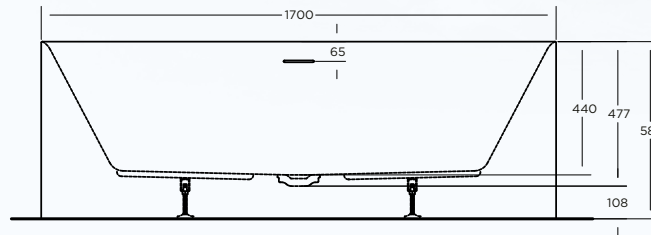

LUNUS BATH TUB

SPECIFICATIONS

1700 X 750 X 585 H
BACK TO WALL OPTIONS

ITEM CODE: LUN1775BTW

- Integrated overflow, with slot overflow hole
- Mitsubishi sanitary grade acrylic sheet, crosslinking structure
- Composite reinforcement layer with acrylic bonding resin
- 18mm base board
- Heavy duty galvanized steel frame
- Adjustable feet for levelling

**10 Year
Replacement
Warranty***

ALSO AVAILABLE IN:

- 2 size options
- Back to wall options

LUNUS - LUN1573BTW 1500 x 730 x 585 h

oceano.com.au

All nominated sizes are approximate and correct at time of publication. Oceano reserves the right to make modifications without prior notice. *Conditions Apply. Updated July 2023