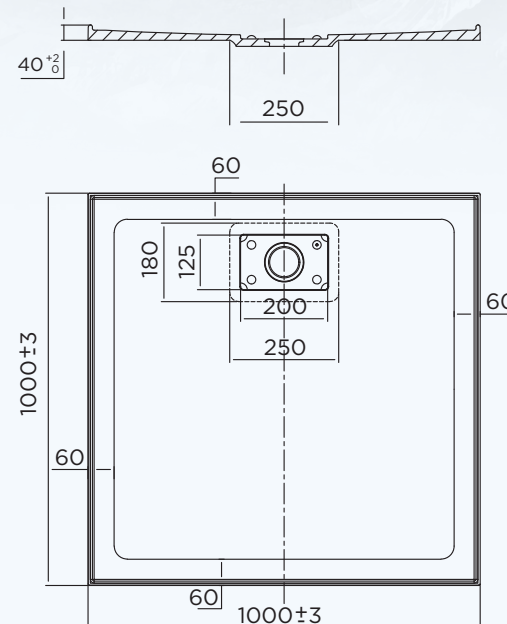

METRO SHOWER BASE

SPECIFICATIONS

7 Year Replacement
Warranty*

1 Year Labour
Warranty*

1000 X 1000 REAR OUTLET SHOWER BASE

ITEM CODE: MT1000R

- Sanitary grade gelcoat surface
- Stonelite* solid cast construction
- 4 tile flanges to help prevent leakage
- Cement based tile adhesive or mortar bed installation
- Profile 40mm
- Weight: 38kg
- Bases can be rotated to allow for alternative waste positions

Waste Closeup

Technical Drawings

Base Lip

AVAILABLE SIZES:

- 900 x 900 Centre outlet
- 900 x 900 Rear outlet
- 1200 x 900 Rear outlet
- 1500 x 900 Rear outlet

oceano.com.au

All nominated sizes are approximate and correct at time of publication. Oceano reserves the right to make modifications without prior notice. *Conditions Apply. Updated October 2023

Support ring on rear 250mm x 180mm

oceano
BATHROOM