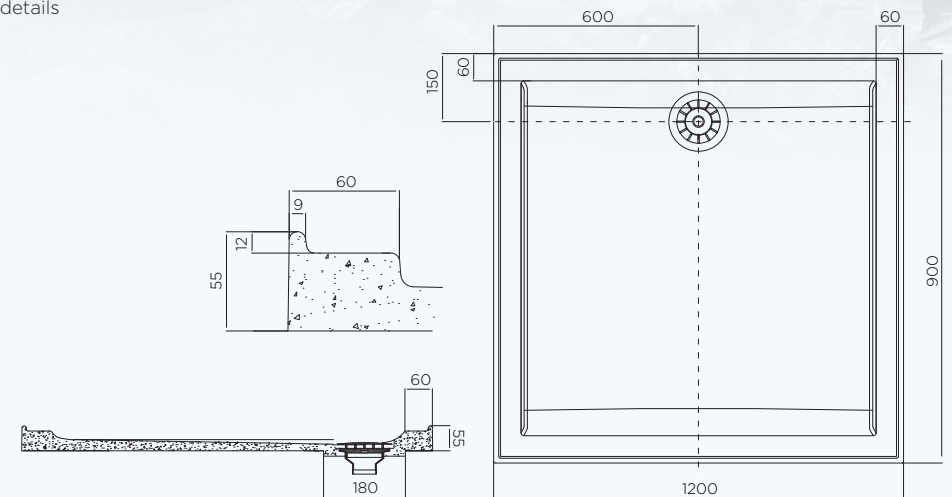

VUE SHOWER

SPECIFICATIONS

VUE 1200 x 900 x REAR OUTLET

ITEM CODE: EB1290

- Sanitary grade gelcoat surface
- Stonelite* solid cast construction
- 4 tile flanges to help prevent leakage
- White Dome cover included
- Black or Chrome Dome cover option
- Cement based tile adhesive or mortar bed installation
- Profile 55mm
- Weight: 47kg
- Bases can be rotated to allow for alternative waste positions

White Dome Waste Cover details

**10 Year
Replacement
Warranty***

ALSO AVAILABLE IN:

- 900 x 900 Rear Outlet

oceano.com.au

All nominated sizes are approximate and correct at time of publication. Oceano reserves the right to make modifications without prior notice. *Conditions Apply. Updated February 2024