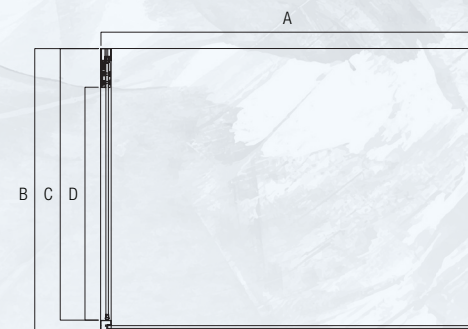

KUBIX DOOR

SPECIFICATIONS

- 2 metre high shower screens, eliminates splashing
- 8mm Glass
- Adjustable for out-of-square walls
- Door options: 900 ; 1000
- Reversible left or right hand application
- Black, white or chrome options
- Suitable for Stonelite™ shower base and tile floor installation
- Adjustable size range
- Mix and match sections to suit your size requirements
- Australian Standards AS/NZ2208, AS1288

KUBIX DOOR

Size	Chrome	Matt Black	Matt White	Size	Range (mm)
900	KUD90C	KUD90MB	KUD90MW	900 x 2000	823 - 843
1000	KUD100C	KUD100MB	KUD100MW	1000 x 2000	923 - 943

Size	Width	Depth	Door	Opening	Height	Height 2
	A	B	C	D	H	(H2)
900 x 900	855 - 880	855 - 880	823 - 843	772	2000	2035
900 x 1000	955 - 980	855 - 880	823 - 843	772	2000	2035
900 x 1200	1155 - 1180	855 - 880	823 - 843	772	2000	2035
1200 x 1500	1455 - 1480	855 - 880	823 - 843	772	2000	2035
1000 x 900	855 - 880	955 - 980	923 - 943	872	2000	2035
1000 x 1000	955 - 980	955 - 980	923 - 943	872	2000	2035
1000 x 1200	1155 - 1180	955 - 980	923 - 943	872	2000	2035
1000 x 1500	1455 - 1480	955 - 980	923 - 943	872	2000	2035

oceano.com.au

All nominated sizes are approximate and correct at time of publication. Oceano reserves the right to make modifications without prior notice. *Conditions Apply. Updated April 2024

oceano
BATHROOM