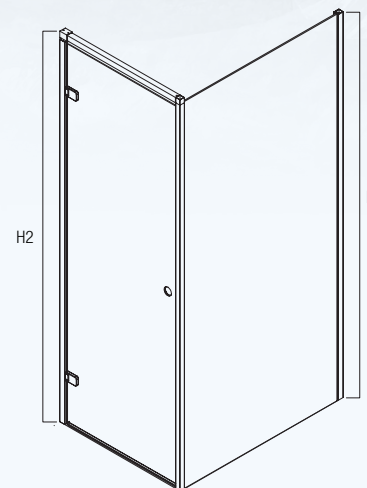

KUBIX DOOR

SPECIFICATIONS

- 2 metre high shower screens, eliminates splashing
- 8mm Glass
- Adjustable for out-of-square walls
- Door options: 900 ; 1000
- Reversible left or right hand application
- Black, white or chrome options
- Suitable for Stonelite™ shower base and tile floor installation
- Adjustable size range
- Mix and match sections to suit your size requirements
- Australian Standards AS/NZ2208, AS1288

KUBIX DOOR

Size	Chrome	Matt Black	Matt White	Size	Range (mm)
900	KUD90C	KUD90MB	KUD90MW	900 x 2000	823 - 843
1000	KUD100C	KUD100MB	KUD100MW	1000 x 2000	923 - 943

Size	Width	Depth	Door	Opening	Height	Height 2
	A	B	C	D	H	(H2)
900 x 900	855 - 880	855 - 880	823 - 843	772	2000	2035
900 x 1000	955 - 980	855 - 880	823 - 843	772	2000	2035
900 x 1200	1155 - 1180	855 - 880	823 - 843	772	2000	2035
1200 x 1500	1455 - 1480	855 - 880	823 - 843	772	2000	2035
1000 x 900	855 - 880	955 - 980	923 - 943	872	2000	2035
1000 x 1000	955 - 980	955 - 980	923 - 943	872	2000	2035
1000 x 1200	1155 - 1180	955 - 980	923 - 943	872	2000	2035
1000 x 1500	1455 - 1480	955 - 980	923 - 943	872	2000	2035

oceano.com.au

All nominated sizes are approximate and correct at time of publication. Oceano reserves the right to make modifications without prior notice. *Conditions Apply. Updated April 2024

oceano
BATHROOM