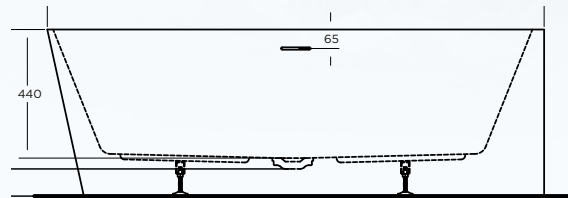

ECO BATH TUB

SPECIFICATIONS

1700 X 750 X 570 H RIGHT HAND OPTIONS

ITEM CODE: ECR1775RH

- Integrated overflow, with slot overflow hole
- Mitsubishi sanitary grade acrylic sheet, crosslinking structure
- Composite reinforcement layer with acrylic bonding resin
- 18mm base board
- Heavy duty galvanized steel frame
- Adjustable feet for levelling
- Back to wall and left hand right hand options to suit corner installations

**10 Year
Replacement
Warranty***

ALSO AVAILABLE IN:

- Back to wall, LH & RH layouts
- 9 size & layout options
- Back to wall options
 - ECO - ECF1470BTW 1400 x 700 x 570 h
 - ECO - ECF1573BTW 1500 x 730 x 570 h
 - ECO - ECF1775BTW 1700 x 750 x 570 h
- Left hand options
 - ECO - ECL1470LH 1400 x 700 x 570 h
 - ECO - ECL1573LH 1500 x 730 x 570 h
 - ECO - ECL1775LH 1700 x 750 x 570 h
- Right hand options
 - ECO - ECR1470RH 1400 x 700 x 570 h
 - ECO - ECR1573RH 1500 x 730 x 570 h