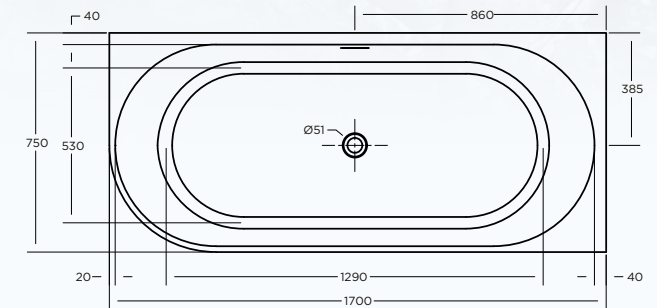

ECO BATH TUB

SPECIFICATIONS

1700 X 750 X 570 H RIGHT HAND OPTIONS

ITEM CODE: ECR1775RH

- Integrated overflow, with slot overflow hole
- Mitsubishi sanitary grade acrylic sheet, crosslinking structure
- Composite reinforcement layer with acrylic bonding resin
- 18mm base board
- Heavy duty galvanized steel frame
- Adjustable feet for levelling
- Back to wall and left hand right hand options to suit corner installations

**10 Year
Replacement
Warranty***

ALSO AVAILABLE IN:

- Back to wall, LH & RH layouts
- 9 size & layout options
- Back to wall options
 - ECO - ECF1470BTW 1400 x 700 x 570 h
 - ECO - ECF1573BTW 1500 x 730 x 570 h
 - ECO - ECF1775BTW 1700 x 750 x 570 h
- Left hand options
 - ECO - ECL1470LH 1400 x 700 x 570 h
 - ECO - ECL1573LH 1500 x 730 x 570 h
 - ECO - ECL1775LH 1700 x 750 x 570 h
- Right hand options
 - ECO - ECR1470RH 1400 x 700 x 570 h
 - ECO - ECR1573RH 1500 x 730 x 570 h