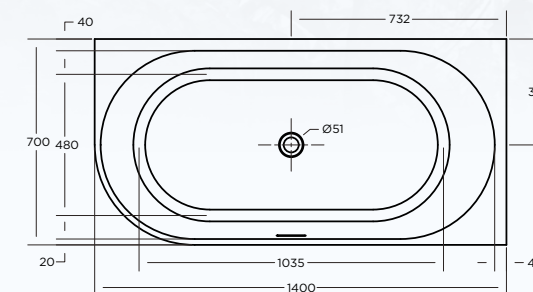

## SPECIFICATIONS

### 1400 X 700 X 570 H RIGHT HAND OPTIONS

ITEM CODE: ECR1470RH

- Integrated overflow, with slot overflow hole
- Mitsubishi sanitary grade acrylic sheet, crosslinking structure
- Composite reinforcement layer with acrylic bonding resin
- 18mm base board
- Heavy duty galvanized steel frame
- Adjustable feet for levelling
- Back to wall and left hand right hand options to suit corner installations

#### ALSO AVAILABLE IN:

- Back to wall, LH & RH layouts
- 9 size & layout options
- Back to wall options
  - ECO - ECF1470BTW 1400 x 700 x 570 h
  - ECO - ECF1573BTW 1500 x 730 x 570 h
  - ECO - ECF1775BTW 1700 x 750 x 570 h
- Left hand options
  - ECO - ECL1470LH 1400 x 700 x 570 h
  - ECO - ECL1573LH 1500 x 730 x 570 h
  - ECO - ECL1775LH 1700 x 750 x 570 h
- Right hand options
  - ECO - ECR1573RH 1500 x 730 x 570 h
  - ECO - ECR1775RH 1700 x 750 x 570 h