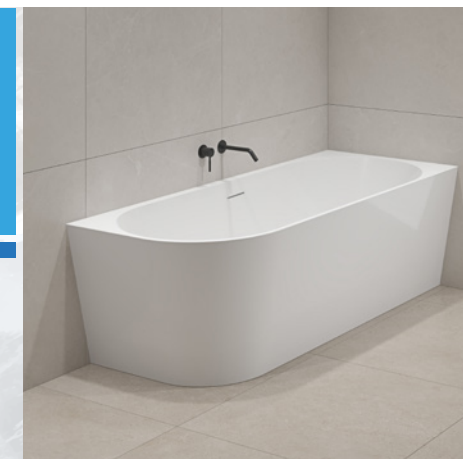

# ECO BATH TUB

### 1400 X 700 X 570 H RIGHT HAND OPTIONS

ITEM CODE: ECR1470RH

- Integrated overflow, with slot overflow hole
- Mitsubishi sanitary grade acrylic sheet, crosslinking structure
- Composite reinforcement layer with acrylic bonding resin
- 18mm base board
- Heavy duty galvanized steel frame
- Adjustable feet for levelling
- Back to wall and left hand right hand options to suit corner installations