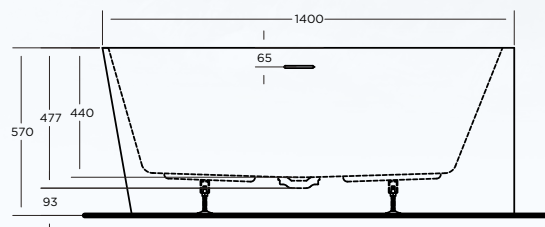

### 1400 X 700 X 570 H RIGHT HAND OPTIONS

ITEM CODE: ECR1470RH

- Integrated overflow, with slot overflow hole
- Mitsubishi sanitary grade acrylic sheet, crosslinking structure
- Composite reinforcement layer with acrylic bonding resin
- 18mm base board
- Heavy duty galvanized steel frame
- Adjustable feet for levelling
- Back to wall and left hand right hand options to suit corner installations

#### ALSO AVAILABLE IN:

- Back to wall, LH & RH layouts
- 9 size & layout options
- Back to wall options
  - ECO - ECF1470BTW 1400 x 700 x 570 h
  - ECO - ECF1573BTW 1500 x 730 x 570 h
  - ECO - ECF1775BTW 1700 x 750 x 570 h
- Left hand options
  - ECO - ECL1470LH 1400 x 700 x 570 h
  - ECO - ECL1573LH 1500 x 730 x 570 h
  - ECO - ECL1775LH 1700 x 750 x 570 h
- Right hand options
  - ECO - ECR1573RH 1500 x 730 x 570 h
  - ECO - ECR1775RH 1700 x 750 x 570 h