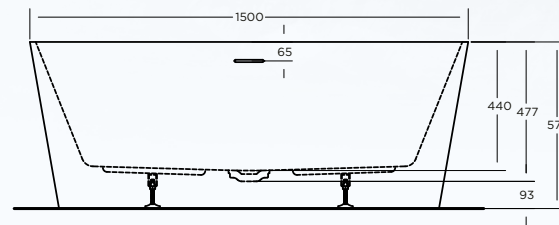

### 1500 X 730 X 570 H BACK TO WALL OPTIONS

ITEM CODE: **ECF1573BTW**

- Integrated overflow, with slot overflow hole
- Mitsubishi sanitary grade acrylic sheet, crosslinking structure
- Composite reinforcement layer with acrylic bonding resin
- 18mm base board
- Heavy duty galvanized steel frame
- Adjustable feet for levelling
- Back to wall and left hand right hand options to suit corner installations

#### ALSO AVAILABLE IN:

- Back to wall, LH & RH layouts
- 9 size & layout options
- Back to wall options
  - ECO - ECF1470BTW 1400 x 700 x 570 h
  - ECO - ECF1775BTW 1700 x 750 x 570 h
- Left hand options
  - ECO - ECL1470LH 1400 x 700 x 570 h
  - ECO - ECL1573LH 1500 x 730 x 570 h
  - ECO - ECL1775LH 1700 x 750 x 570 h
- Right hand options
  - ECO - ECR1470RH 1400 x 700 x 570 h
  - ECO - ECR1573RH 1500 x 730 x 570 h
  - ECO - ECR1775RH 1700 x 750 x 570 h