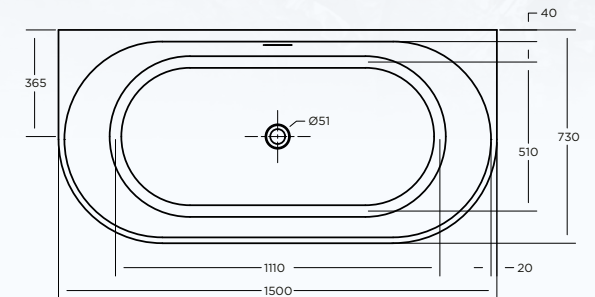

## SPECIFICATIONS

### 1500 X 730 X 570 H BACK TO WALL OPTIONS

ITEM CODE: **ECF1573BTW**

- Integrated overflow, with slot overflow hole
- Mitsubishi sanitary grade acrylic sheet, crosslinking structure
- Composite reinforcement layer with acrylic bonding resin
- 18mm base board
- Heavy duty galvanized steel frame
- Adjustable feet for levelling
- Back to wall and left hand right hand options to suit corner installations

#### ALSO AVAILABLE IN:

- Back to wall, LH & RH layouts
- 9 size & layout options
- Back to wall options
  - ECO - ECF1470BTW 1400 x 700 x 570 h
  - ECO - ECF1775BTW 1700 x 750 x 570 h
- Left hand options
  - ECO - ECL1470LH 1400 x 700 x 570 h
  - ECO - ECL1573LH 1500 x 730 x 570 h
  - ECO - ECL1775LH 1700 x 750 x 570 h
- Right hand options
  - ECO - ECR1470RH 1400 x 700 x 570 h
  - ECO - ECR1573RH 1500 x 730 x 570 h
  - ECO - ECR1775RH 1700 x 750 x 570 h