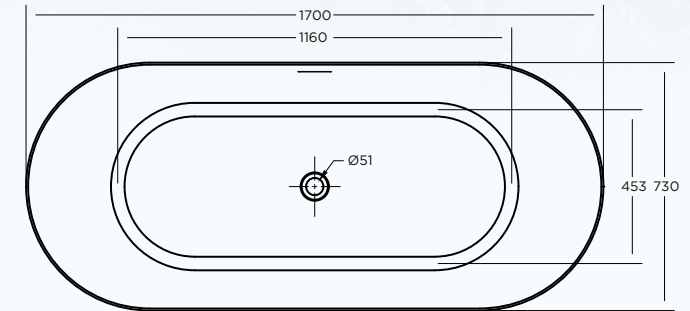

LUKA FREESTANDING BATH TUB

SPECIFICATIONS

10 Year Replacement
Warranty*

1 Year Labour
Warranty*

1700 X 730 X 630 H

ITEM CODE: LUK1773S / NO-LUK1773S

- Integrated overflow, with slot overflow hole
- Mitsubishi sanitary grade acrylic sheet, crosslinking structure
- Composite reinforcement layer with acrylic bonding resin
- 18mm base board
- Heavy duty galvanized steel frame
- Adjustable feet for levelling
- OCG25-70WH Pop up/pull out white waste outlet included

AVAILABLE SIZES:

- 1500 x 730 x 630
- 1700 x 730 x 630h

oceano.com.au

All nominated sizes are approximate and correct at time of publication. Oceano reserves the right to make modifications without prior notice. *Conditions Apply. Updated October 2025.