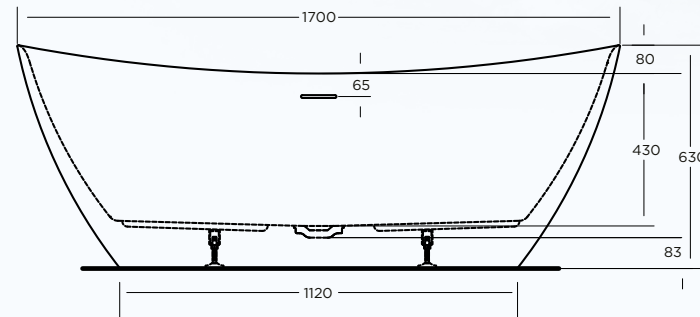

LUKA FREESTANDING BATH TUB

SPECIFICATIONS

10 Year Replacement
Warranty*

1 Year Labour
Warranty*

1700 X 730 X 630 H

ITEM CODE: LUK1773S / NO-LUK1773S

- Integrated overflow, with slot overflow hole
- Mitsubishi sanitary grade acrylic sheet, crosslinking structure
- Composite reinforcement layer with acrylic bonding resin
- 18mm base board
- Heavy duty galvanized steel frame
- Adjustable feet for levelling
- OCG25-70WH Pop up/pull out white waste outlet included

AVAILABLE SIZES:

- 1500 x 730 x 630
- 1700 x 730 x 630h

oceano.com.au

All nominated sizes are approximate and correct at time of publication. Oceano reserves the right to make modifications without prior notice. *Conditions Apply. Updated October 2025.