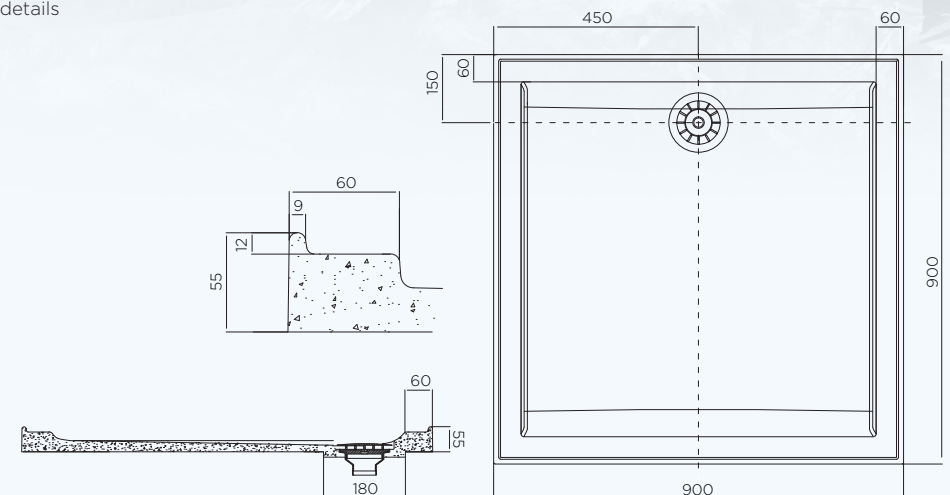

#### ITEM CODE: EB90

- Sanitary grade gelcoat surface
- Stonelite\* solid cast construction
- 4 tile flanges to help prevent leakage
- White Dome cover included
- Black or Chrome Dome cover option
- Cement based tile adhesive or mortar bed installation
- Profile 55mm
- Weight: 35kg
- Bases can be rotated to allow for alternative waste positions

White Dome Waste Cover details

#### ALSO AVAILABLE IN:

- 1,200 x 900 Rear Outlet

[oceano.com.au](http://oceano.com.au)

All nominated sizes are approximate and correct at time of publication. Oceano reserves the right to make modifications without prior notice. \*Conditions Apply. Updated February 2024