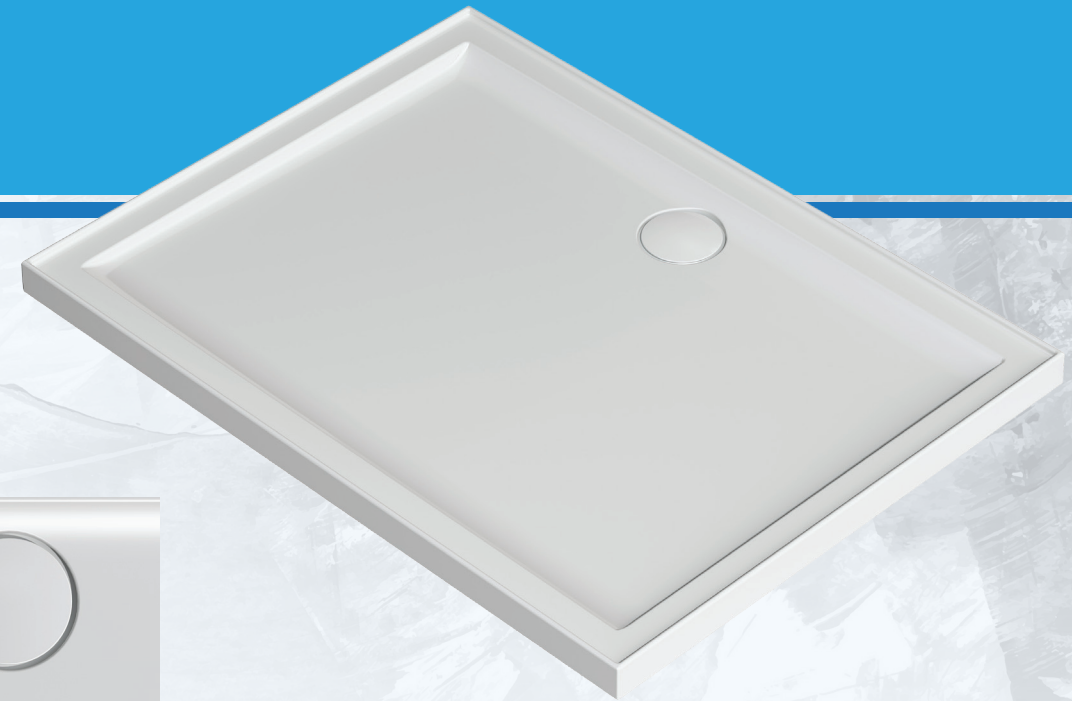

White Dome Waste Cover details

oceano.com.au

All nominated sizes are approximate and correct at time of publication. Oceano reserves the right to make modifications without prior notice. *Conditions Apply. Updated February 2024

oceano
BATHROOM