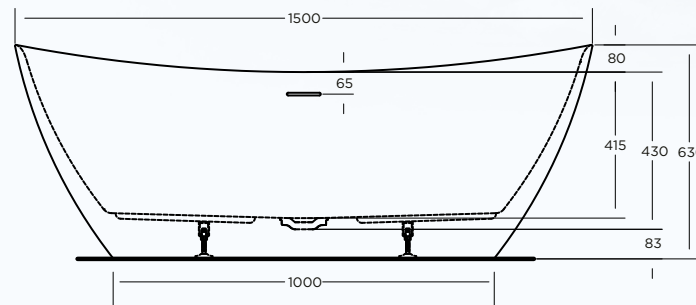

LUKA FREESTANDING BATH TUB

SPECIFICATIONS

10 Year Replacement
Warranty*

1 Year Labour
Warranty*

1500 X 730 X 630 H

ITEM CODE: LUK1573S / NO-LUK1573S

- Integrated overflow, with slot overflow hole
- Mitsubishi sanitary grade acrylic sheet, crosslinking structure
- Composite reinforcement layer with acrylic bonding resin
- 18mm base board
- Heavy duty galvanized steel frame
- Adjustable feet for levelling
- OCG25-70WH Pop up/pull out white waste outlet included

AVAILABLE SIZES:

- 1500 x 730 x 630
- 1700 x 730 x 630h

oceano.com.au

All nominated sizes are approximate and correct at time of publication. Oceano reserves the right to make modifications without prior notice. *Conditions Apply. Updated October 2025.