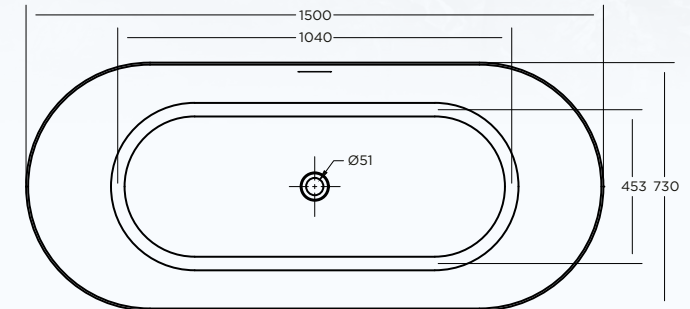

LUKA FREESTANDING BATH TUB

SPECIFICATIONS

10 Year Replacement
Warranty*

1 Year Labour
Warranty*

1500 X 730 X 630 H

ITEM CODE: LUK1573S / NO-LUK1573S

- Integrated overflow, with slot overflow hole
- Mitsubishi sanitary grade acrylic sheet, crosslinking structure
- Composite reinforcement layer with acrylic bonding resin
- 18mm base board
- Heavy duty galvanized steel frame
- Adjustable feet for levelling
- OCG25-70WH Pop up/pull out white waste outlet included

AVAILABLE SIZES:

- 1500 x 730 x 630
- 1700 x 730 x 630h

oceano.com.au

All nominated sizes are approximate and correct at time of publication. Oceano reserves the right to make modifications without prior notice. *Conditions Apply. Updated October 2025.