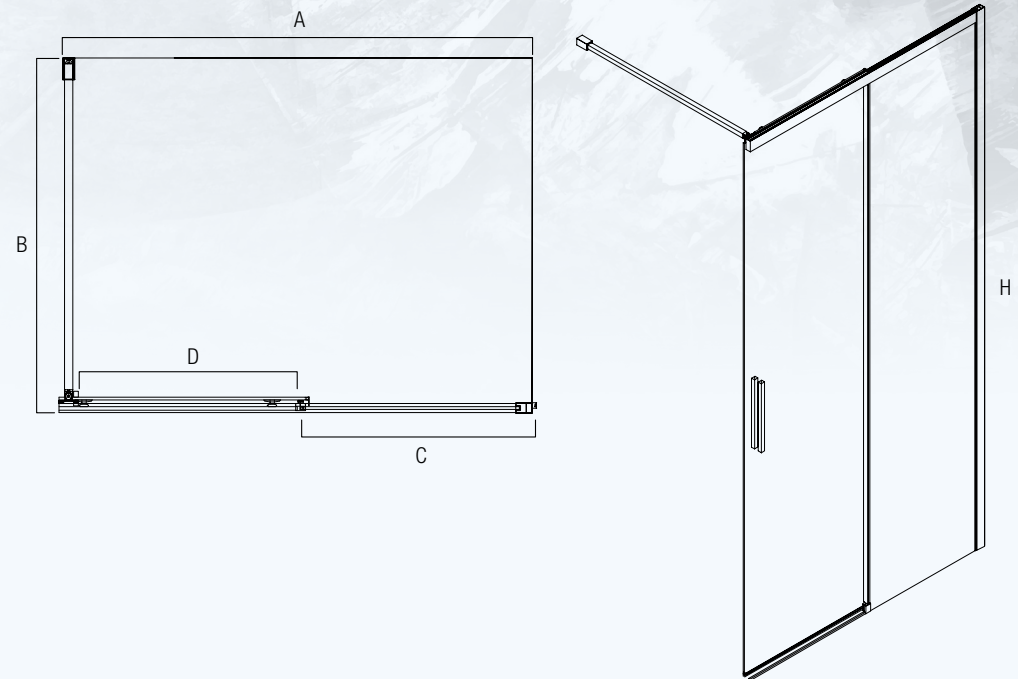

# METRO SLIDER PANEL

## SPECIFICATIONS

- 2 metre high shower screens
- Adjustable for out-of-square walls
- Reversible left or right hand application
- Chrome finish
- Suitable for Stonelite™ shower base and tile floor installation
- Adjustable size range
- Front only option available
- Australian Standards AS/NZ2208, AS1288

Code	Style	Size	Range (mm)
MTSPS115C	Chrome Front Mirror Door	1200 x 2000	1125 - 1150

\*Note: Mirror sliding door and clear glass fixed panel

Size	Width A	Depth B	Fixed C	Opening D	Height H
1150	1125 - 1150	850 - 875	550	475	2000