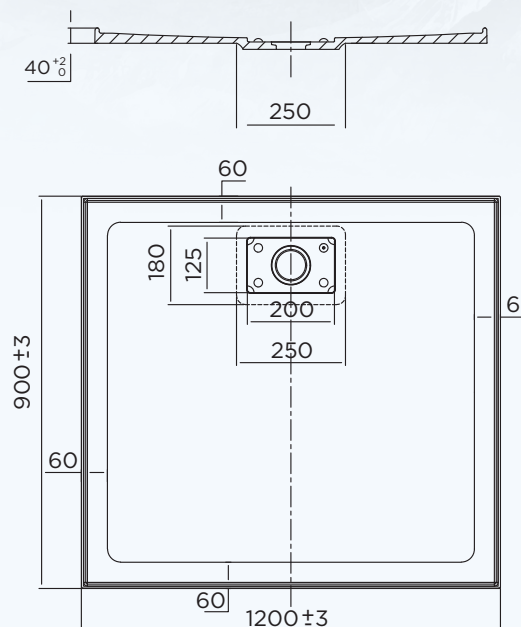

Technical Drawings

AVAILABLE SIZES:

- 900 x 900 Centre outlet
- 900 x 900 Rear outlet
- 1000 x 1000 Rear outlet
- 1500 x 900 Rear outlet

oceano.com.au

All nominated sizes are approximate and correct at time of publication. Oceano reserves the right to make modifications without prior notice. *Conditions Apply. Updated October 2023

Support ring on rear 250mm x 180mm

oceano
BATHROOM