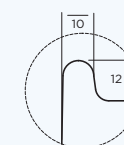

## 1200 X 900 REAR OUTLET SHOWER BASE

ITEM CODE: MT1200R

- Sanitary grade gelcoat surface
- Stonelite\* solid cast construction
- 4 tile flanges to help prevent leakage
- Cement based tile adhesive or mortar bed installation
- Profile 40mm
- Weight: 37kg
- Bases can be rotated to allow for alternative waste positions

Waste Closeup

Technical Drawings

Base Lip

### AVAILABLE SIZES:

- 900 x 900 Centre outlet
- 900 x 900 Rear outlet
- 1000 x 1000 Rear outlet
- 1500 x 900 Rear outlet

[oceano.com.au](http://oceano.com.au)

All nominated sizes are approximate and correct at time of publication. Oceano reserves the right to make modifications without prior notice. \*Conditions Apply. Updated October 2023