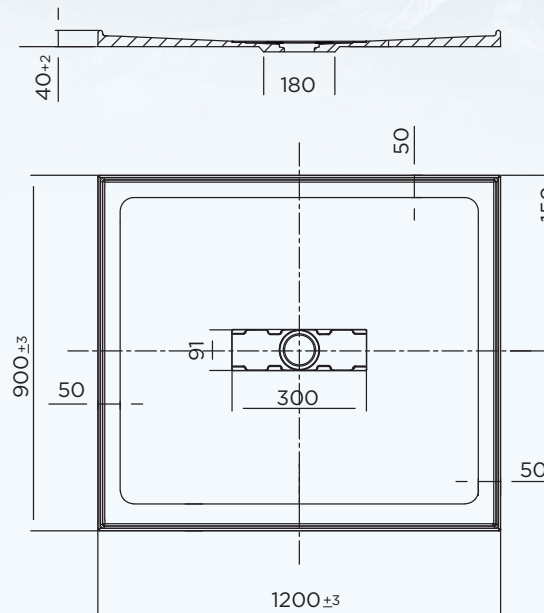

ELITE SHOWER BASE

SPECIFICATIONS

7 Year Replacement
Warranty*

1 Year Labour
Warranty*

1200 x 900 CENTRE OUTLET SHOWER BASE

ITEM CODE: **EL1290C**

- Cement based tile adhesive or mortar bed installation
- Low Profile 40-45mm high
- Stonelite™ Solid Cast Construction
- 4 tile flanges
- Sanitary grade gelcoat surface
- Stainless Steel Grate included
- Matte Black and White Grates optional
- Smooth seamless design
- Design registered
- Weight 42kg
- Bases can be rotated to allow for alternative waste positions

AVAILABLE SIZES:

- EL820R 820 X 820 Rear Outlet
- EL900C 900 x 900 Centre outlet
- EL900R 900 x 900 Rear outlet
- EL1000R 1000 x 1000 Rear outlet
- EL1290R 1200 x 900 Rear outlet
- EL9012R 900 x 1200 Rear outlet
- EL9015R 900 x 1500 Rear outlet

Support ring on rear 180mm round

Waste Closeup

Base Lip

oceano
BATHROOM