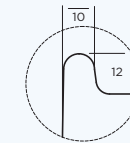

ELITE SHOWER BASE

SPECIFICATIONS

7 Year Replacement
Warranty*

1 Year Labour
Warranty*

1200 x 900 CENTRE OUTLET SHOWER BASE

ITEM CODE: **EL1290C**

- Cement based tile adhesive or mortar bed installation
- Low Profile 40-45mm high
- Stonelite™ Solid Cast Construction
- 4 tile flanges
- Sanitary grade gelcoat surface
- Stainless Steel Grate included
- Matte Black and White Grates optional
- Smooth seamless design
- Design registered
- Weight 42kg
- Bases can be rotated to allow for alternative waste positions

AVAILABLE SIZES:

- EL820R 820 X 820 Rear Outlet
- EL900C 900 x 900 Centre outlet
- EL900R 900 x 900 Rear outlet
- EL1000R 1000 x 1000 Rear outlet
- EL1290R 1200 x 900 Rear outlet
- EL9012R 900 x 1200 Rear outlet
- EL9015R 900 x 1500 Rear outlet

oceano.com.au

All nominated sizes are approximate and correct at time of publication. Oceano reserves the right to make modifications without prior notice. *Conditions Apply. Updated December 2023

Technical Drawings

Support ring on rear 180mm round

Waste Closeup

Base Lip

oceano
BATHROOM