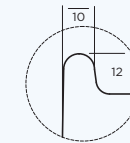

ELITE SHOWER BASE

SPECIFICATIONS

7 Year Replacement
Warranty*

1 Year Labour
Warranty*

1200 x 900 REAR OUTLET SHOWER BASE

ITEM CODE: **EL1290R**

- Cement based tile adhesive or mortar bed installation
- Low Profile 40-45mm high
- Stonelite™ Solid Cast Construction
- 4 tile flanges
- Sanitary grade gelcoat surface
- Stainless Steel Grate included
- Matte Black and White Grates optional
- Smooth seamless design
- Design registered
- Weight 45kg
- Bases can be rotated to allow for alternative waste positions

AVAILABLE SIZES:

- EL820R 820 X 820 Rear Outlet
- EL900C 900 x 900 Centre outlet
- EL900R 900 x 900 Rear outlet
- EL1000R 1000 x 1000 Rear outlet
- EL1290C 1200 x 900 Centre outlet
- EL9012R 900 x 1200 Rear outlet
- EL9015R 900 x 1500 Rear outlet

oceano.com.au

All nominated sizes are approximate and correct at time of publication. Oceano reserves the right to make modifications without prior notice. *Conditions Apply. Updated December 2023

Technical Drawings

Support ring on rear 180mm round

Waste Closeup

Base Lip

oceano
BATHROOM