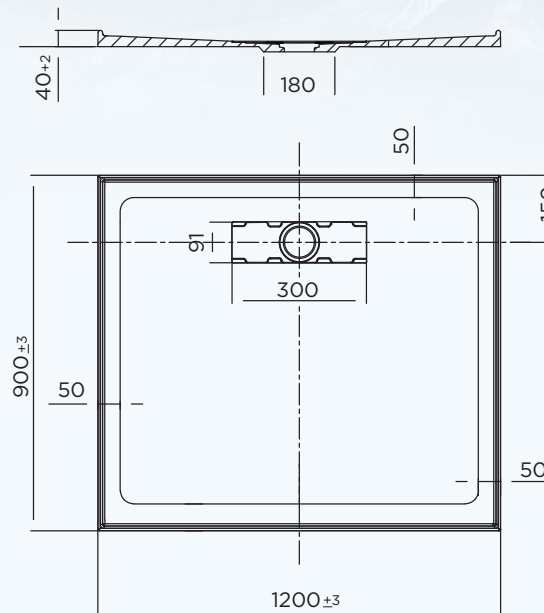

ELITE SHOWER BASE

SPECIFICATIONS

7 Year Replacement
Warranty*

1 Year Labour
Warranty*

1200 x 900 REAR OUTLET SHOWER BASE

ITEM CODE: **EL1290R**

- Cement based tile adhesive or mortar bed installation
- Low Profile 40-45mm high
- Stonelite™ Solid Cast Construction
- 4 tile flanges
- Sanitary grade gelcoat surface
- Stainless Steel Grate included
- Matte Black and White Grates optional
- Smooth seamless design
- Design registered
- Weight 45kg
- Bases can be rotated to allow for alternative waste positions

AVAILABLE SIZES:

- EL820R 820 X 820 Rear Outlet
- EL900C 900 x 900 Centre outlet
- EL900R 900 x 900 Rear outlet
- EL1000R 1000 x 1000 Rear outlet
- EL1290C 1200 x 900 Centre outlet
- EL9012R 900 x 1200 Rear outlet
- EL9015R 900 x 1500 Rear outlet

Support ring on rear 180mm round

Waste Closeup

Base Lip

oceano
BATHROOM