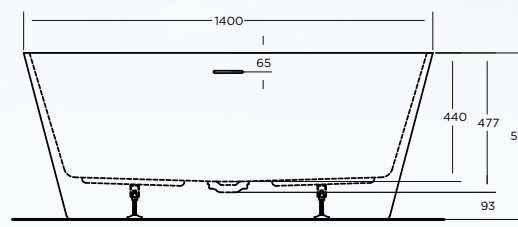

NAVA FREESTANDING BATH TUB

SPECIFICATIONS

1400 X 700 X 570 H FREESTANDING OPTIONS

ITEM CODE: NAV1470S

- Integrated overflow, with slot overflow hole
- Mitsubishi sanitary grade acrylic sheet, crosslinking structure
- Composite reinforcement layer with acrylic bonding resin
- 18mm base board
- Heavy duty galvanized steel frame
- Adjustable feet for levelling

**10 Year
Replacement
Warranty***

ALSO AVAILABLE IN:

- 3 size options
- Freestanding options
  - NAVA - NAV1573S 1500 x 730 x 570 h
  - NAVA - NAV1775S 1700 x 750 x 570 h

oceano.com.au

All nominated sizes are approximate and correct at time of publication. Oceano reserves the right to make modifications without prior notice. *Conditions Apply. Updated July 2023

oceano
BATHROOM