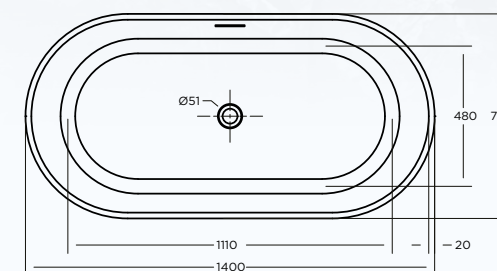

NAVA FREESTANDING BATH TUB

SPECIFICATIONS

1400 X 700 X 570 H FREESTANDING OPTIONS

ITEM CODE: NAV1470S

- Integrated overflow, with slot overflow hole
- Mitsubishi sanitary grade acrylic sheet, crosslinking structure
- Composite reinforcement layer with acrylic bonding resin
- 18mm base board
- Heavy duty galvanized steel frame
- Adjustable feet for levelling

**10 Year
Replacement
Warranty***

ALSO AVAILABLE IN:

- 3 size options
- Freestanding options
  - NAVA - NAV1573S 1500 x 730 x 570 h
  - NAVA - NAV1775S 1700 x 750 x 570 h

oceano.com.au

All nominated sizes are approximate and correct at time of publication. Oceano reserves the right to make modifications without prior notice. *Conditions Apply. Updated July 2023

oceano
BATHROOM