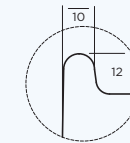

ELITE SHOWER BASE

SPECIFICATIONS

7 Year Replacement
Warranty*

1 Year Labour
Warranty*

900 x 900 REAR OUTLET SHOWER BASE

ITEM CODE: **EL900R**

- Cement based tile adhesive or mortar bed installation
- Low Profile 40-45mm high
- Stonelite™ Solid Cast Construction
- 4 tile flanges
- Sanitary grade gelcoat surface
- Stainless Steel Grate included
- Matte Black and White Grates optional
- Smooth seamless design
- Design registered
- Weight 34kg
- Bases can be rotated to allow for alternative waste positions

AVAILABLE SIZES:

- EL820R 820 X 820 Rear Outlet
- EL900C 900 x 900 Centre outlet
- EL1000R 1000 x 1000 Rear outlet
- EL1290R 1200 x 900 Rear outlet
- EL1290C 1200 x 900 Centre outlet
- EL9012R 900 x 1200 Rear outlet
- EL9015R 900 x 1500 Rear outlet

oceano.com.au

All nominated sizes are approximate and correct at time of publication. Oceano reserves the right to make modifications without prior notice. *Conditions Apply. Updated December 2023

Technical Drawings

Support ring on rear 180mm round

Waste Closeup

Base Lip

oceano
BATHROOM