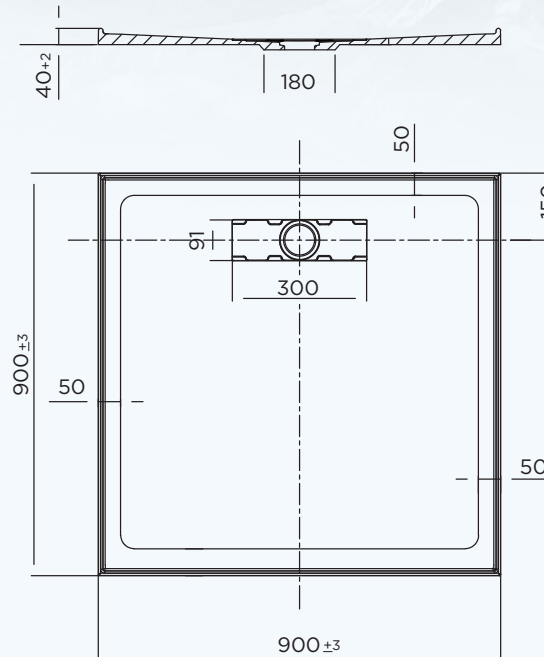

ELITE SHOWER BASE

SPECIFICATIONS

7 Year Replacement
Warranty*

1 Year Labour
Warranty*

900 x 900 REAR OUTLET SHOWER BASE

ITEM CODE: **EL900R**

- Cement based tile adhesive or mortar bed installation
- Low Profile 40-45mm high
- Stonelite™ Solid Cast Construction
- 4 tile flanges
- Sanitary grade gelcoat surface
- Stainless Steel Grate included
- Matte Black and White Grates optional
- Smooth seamless design
- Design registered
- Weight 34kg
- Bases can be rotated to allow for alternative waste positions

AVAILABLE SIZES:

- EL820R 820 X 820 Rear Outlet
- EL900C 900 x 900 Centre outlet
- EL1000R 1000 x 1000 Rear outlet
- EL1290R 1200 x 900 Rear outlet
- EL1290C 1200 x 900 Centre outlet
- EL9012R 900 x 1200 Rear outlet
- EL9015R 900 x 1500 Rear outlet

Support ring on rear 180mm round

Waste Closeup

Base Lip

oceano
BATHROOM