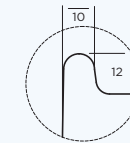

ELITE SHOWER BASE

SPECIFICATIONS

7 Year Replacement
Warranty*

1 Year Labour
Warranty*

900 x 900 CENTRE OUTLET SHOWER BASE

ITEM CODE: **EL900C**

- Cement based tile adhesive or mortar bed installation
- Low Profile 40-45mm high
- Stonelite™ Solid Cast Construction
- 4 tile flanges
- Sanitary grade gelcoat surface
- Stainless Steel Grate included
- Matte Black and White Grates optional
- Smooth seamless design
- Design registered
- Weight 34kg
- Bases can be rotated to allow for alternative waste positions

AVAILABLE SIZES:

- EL820R 820 X 820 Rear Outlet
- EL900R 900 x 900 Rear outlet
- EL1000R 1000 x 1000 Rear outlet
- EL1290R 1200 x 900 Rear outlet
- EL1290C 1200 x 900 Centre outlet
- EL9012R 900 x 1200 Rear outlet
- EL9015R 900 x 1500 Rear outlet

oceano.com.au

All nominated sizes are approximate and correct at time of publication. Oceano reserves the right to make modifications without prior notice. *Conditions Apply. Updated December 2023

Technical Drawings

Support ring on rear 180mm round

Waste Closeup

Base Lip

oceano
BATHROOM