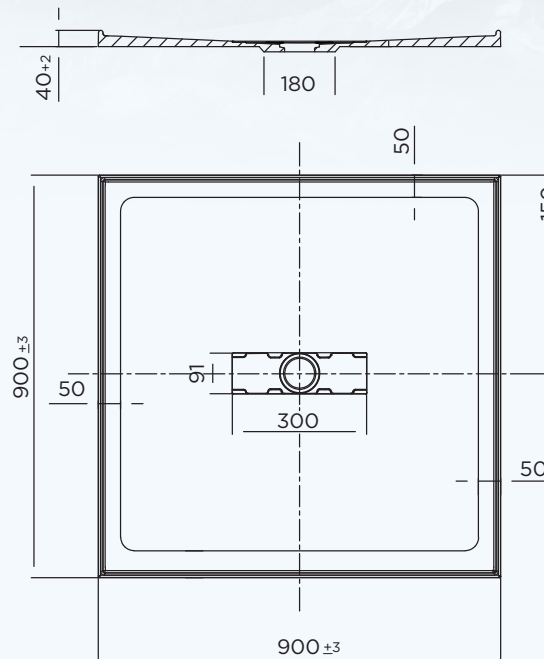

ELITE SHOWER BASE

SPECIFICATIONS

7 Year Replacement
Warranty*

1 Year Labour
Warranty*

900 x 900 CENTRE OUTLET SHOWER BASE

ITEM CODE: **EL900C**

- Cement based tile adhesive or mortar bed installation
- Low Profile 40-45mm high
- Stonelite™ Solid Cast Construction
- 4 tile flanges
- Sanitary grade gelcoat surface
- Stainless Steel Grate included
- Matte Black and White Grates optional
- Smooth seamless design
- Design registered
- Weight 34kg
- Bases can be rotated to allow for alternative waste positions

AVAILABLE SIZES:

- EL820R 820 X 820 Rear Outlet
- EL900R 900 x 900 Rear outlet
- EL1000R 1000 x 1000 Rear outlet
- EL1290R 1200 x 900 Rear outlet
- EL1290C 1200 x 900 Centre outlet
- EL9012R 900 x 1200 Rear outlet
- EL9015R 900 x 1500 Rear outlet

Support ring on rear 180mm round

Waste Closeup

Base Lip

oceano
BATHROOM