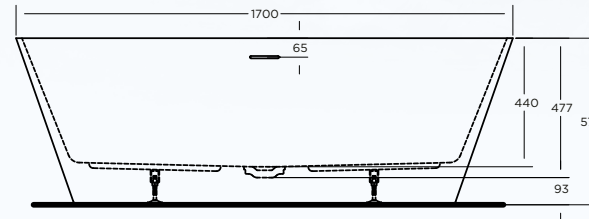

NAVA FREESTANDING BATH TUB

SPECIFICATIONS

1700 X 750 X 570 H FREESTANDING OPTIONS

ITEM CODE: NAV1775S

- Integrated overflow, with slot overflow hole
- Mitsubishi sanitary grade acrylic sheet, crosslinking structure
- Composite reinforcement layer with acrylic bonding resin
- 18mm base board
- Heavy duty galvanized steel frame
- Adjustable feet for levelling

**10 Year
Replacement
Warranty***

ALSO AVAILABLE IN:

- 3 size options
- Freestanding options
 - NAVA - NAV1470S 1400 x 700 x 570 h
 - NAVA - NAV1573S 1500 x 730 x 570 h

oceano.com.au

All nominated sizes are approximate and correct at time of publication. Oceano reserves the right to make modifications without prior notice. *Conditions Apply. Updated July 2023