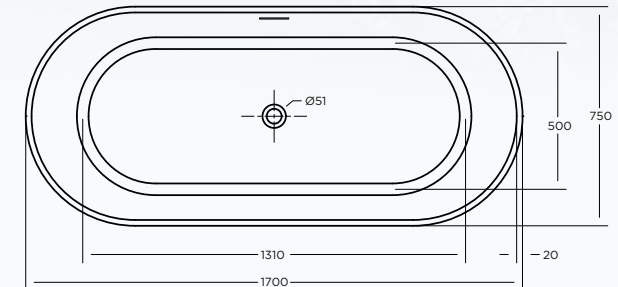

NAVA FREESTANDING BATH TUB

SPECIFICATIONS

1700 X 750 X 570 H FREESTANDING OPTIONS

ITEM CODE: NAV1775S

- Integrated overflow, with slot overflow hole
- Mitsubishi sanitary grade acrylic sheet, crosslinking structure
- Composite reinforcement layer with acrylic bonding resin
- 18mm base board
- Heavy duty galvanized steel frame
- Adjustable feet for levelling

**10 Year
Replacement
Warranty***

ALSO AVAILABLE IN:

- 3 size options
- Freestanding options
 - NAVA - NAV1470S 1400 x 700 x 570 h
 - NAVA - NAV1573S 1500 x 730 x 570 h

oceano.com.au

All nominated sizes are approximate and correct at time of publication. Oceano reserves the right to make modifications without prior notice. *Conditions Apply. Updated July 2023